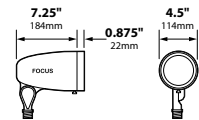

DL-30-NL

DL-30-NL-EC