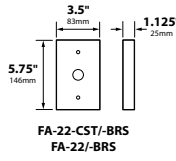

DOWN LIGHTS: Add -D suffix to end of catalog number for down light without weep holes.

DL-30-NL-EC-BRS

ORDERING INFORMATION

CATALOG NO.	DESCRIPTION	LAMP	SHIP WEIGHT
DL-30-NL-BLT	Cast Aluminum PAR30 Bullet	None	3.0 lbs.
DL-30-NL-BRS	Cast Brass PAR30 Bullet	None	5.0 lbs.
DL-30-NL-EC-BLT	Cast Aluminum PAR30 Bullet, Extension Collar, Convex Lens	None	3.0 lbs.
DL-30-NL-EC-BRS	Cast Brass PAR30 Bullet, Extension Collar, Convex Lens	None	5.0 lbs.
DL-30-NL-AC-BLT	Cast Aluminum PAR30 Bullet, Angle Collar, No Lens	None	4.0 lbs.
DL-30-NL-AC-BRS	Cast Brass PAR30 Bullet, Angle Collar No Lens	None	6.0 lbs.
DL-30-NL-ACL-BLT	Cast Aluminum PAR30 Bullet, Angle Collar, Convex Lens	None	4.0 lbs.
DL-30-NL-ACL-BRS	Cast Brass PAR30 Bullet, Angle Collar Convex Lens	None	6.0 lbs.

DIRECTIONAL LIGHTS DL-30-NL SERIES

TYPE

MOUNTING ACCESSORIES

FA-111

FA-111-TREE
(10"-41")

FA-22-TREE
(10"-41")

STEM EXTENSIONS