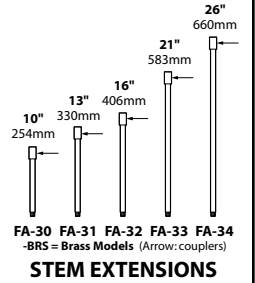

DOWN LIGHTS: Add -D suffix to end of catalog number for down light without weep holes.

DL-30-NL-EC-BRS

ORDERING INFORMATION

CATALOG NO.	DESCRIPTION	LAMP	SHIP WEIGHT
DL-30-NL-BLT	Cast Aluminum PAR30 Bullet	None	3.0 lbs.
DL-30-NL-BRS	Cast Brass PAR30 Bullet	None	5.0 lbs.
DL-30-NL-EC-BLT	Cast Aluminum PAR30 Bullet, Extension Collar, Convex Lens	None	3.0 lbs.
DL-30-NL-EC-BRS	Cast Brass PAR30 Bullet, Extension Collar, Convex Lens	None	5.0 lbs.
DL-30-NL-AC-BLT	Cast Aluminum PAR30 Bullet, Angle Collar, No Lens	None	4.0 lbs.
DL-30-NL-AC-BRS	Cast Brass PAR30 Bullet, Angle Collar No Lens	None	6.0 lbs.
DL-30-NL-ACL-BLT	Cast Aluminum PAR30 Bullet, Angle Collar, Convex Lens	None	4.0 lbs.
DL-30-NL-ACL-BRS	Cast Brass PAR30 Bullet, Angle Collar Convex Lens	None	6.0 lbs.

DIRECTIONAL LIGHTS DL-30-NL SERIES

TYPE

MOUNTING ACCESSORIES

FA-111

FA-111-TREE
(10"-41")

FA-22-TREE
(10"-41")

STEM EXTENSIONS