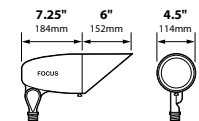

DL-30-NL-AC

-EC & -AC Models with Lens

BEAM/GLARE CONTROL ACCESSORIES

FA-08-30	Round 1/4" Hex Cell Louver
FA-10-30-BLUE	Blue Tempered Glass Lens
FA-10-30-GREEN	Green Tempered Glass Lens
FA-40	Aluminum Extension Cap, Tempered Convex Glass Lens
FA-40-AC	Aluminum Angle Cap, Tempered Convex Glass Lens
FA-98-30	Linear Spread Tempered Glass Lens
FA-104-30	Wide Spread Tempered Glass Lens Softener

JOB INFORMATION

Type: _____ Date: _____

Job Name: _____

Cat. No.: _____

Lamp(s): _____

Specifier: _____

Contractor: _____

Notes: _____

FOCUS INDUSTRIES INC.
25301 COMMERCENTRE DRIVE
LAKE FOREST, CA 92630

www.focusindustries.com
sales@focusindustries.com
(949) 830-1350 • FAX (949) 830-3390

Black Texture (Standard)	Antique Verde	Bronze Texture	Camel	White Texture	Hunter Texture	Rust	Weathered Iron	Weathered Brown	Stucco	Rubbed Verde	Chrome Powder	Acid Rust	Acid Verde	Black Acid Treatment
-BLT	-ATV	-BRT	-CAM	-WTX	-HTX	-RST	-WIR	-WBR	-STU	-RBV	-CPR	-BAR/CAR	-BAV/CAV	-BAT