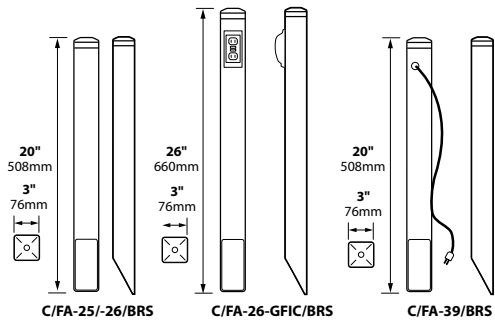

DOWN LIGHTS: Add -D suffix to end of catalog number for down light without weep holes.

DL-30-NL-EC-BRS

ORDERING INFORMATION

CATALOG NO.	DESCRIPTION	LAMP	SHIP WEIGHT
DL-30-NL-BLT	Cast Aluminum PAR30 Bullet	None	3.0 lbs.
DL-30-NL-BRS	Cast Brass PAR30 Bullet	None	5.0 lbs.
DL-30-NL-EC-BLT	Cast Aluminum PAR30 Bullet, Extension Collar, Convex Lens	None	3.0 lbs.
DL-30-NL-EC-BRS	Cast Brass PAR30 Bullet, Extension Collar, Convex Lens	None	5.0 lbs.
DL-30-NL-AC-BLT	Cast Aluminum PAR30 Bullet, Angle Collar, No Lens	None	4.0 lbs.
DL-30-NL-AC-BRS	Cast Brass PAR30 Bullet, Angle Collar No Lens	None	6.0 lbs.
DL-30-NL-ACL-BLT	Cast Aluminum PAR30 Bullet, Angle Collar, Convex Lens	None	4.0 lbs.
DL-30-NL-ACL-BRS	Cast Brass PAR30 Bullet, Angle Collar Convex Lens	None	6.0 lbs.

DIRECTIONAL LIGHTS DL-30-NL SERIES

TYPE

MOUNTING ACCESSORIES

FA-111

FA-111-TREE
(10"-41")

FA-22-TREE
(10"-41")

STEM EXTENSIONS