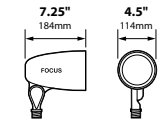

DOWN LIGHTS: Add -D suffix to end of catalog number for down light without weep holes.

DL-30-NL-EC-BRS

ORDERING INFORMATION

CATALOG NO.	DESCRIPTION	LAMP	SHIP WEIGHT
DL-30-NL-BLT	Cast Aluminum PAR30 Bullet	None	3.0 lbs.
DL-30-NL-BRS	Cast Brass PAR30 Bullet	None	5.0 lbs.
DL-30-NL-EC-BLT	Cast Aluminum PAR30 Bullet, Extension Collar, Convex Lens	None	3.0 lbs.
DL-30-NL-EC-BRS	Cast Brass PAR30 Bullet, Extension Collar, Convex Lens	None	5.0 lbs.
DL-30-NL-AC-BLT	Cast Aluminum PAR30 Bullet, Angle Collar, No Lens	None	4.0 lbs.
DL-30-NL-AC-BRS	Cast Brass PAR30 Bullet, Angle Collar No Lens	None	6.0 lbs.
DL-30-NL-ACL-BLT	Cast Aluminum PAR30 Bullet, Angle Collar, Convex Lens	None	4.0 lbs.
DL-30-NL-ACL-BRS	Cast Brass PAR30 Bullet, Angle Collar Convex Lens	None	6.0 lbs.